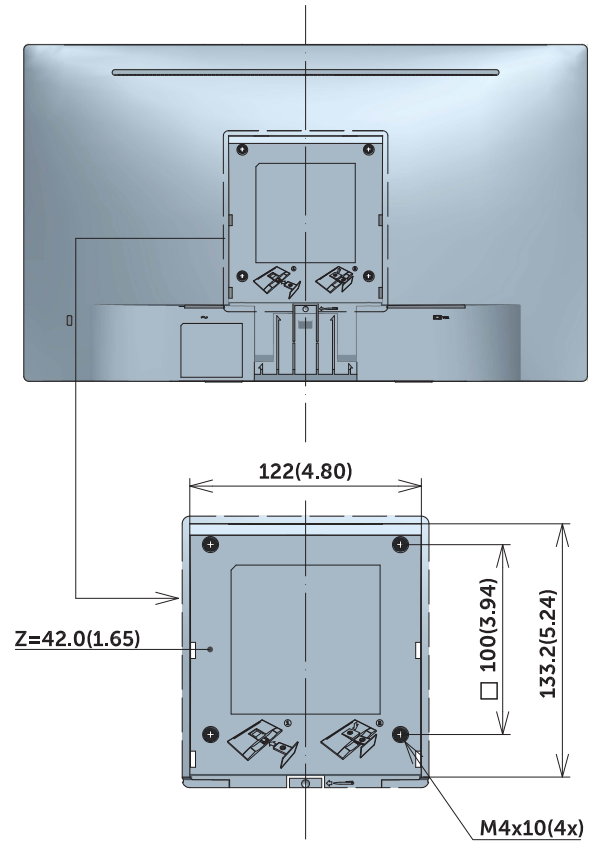

# SE1918HV Outline Dimension

Unit : mm(inch)  
 Dimension : Nominal  
 Drawing : Not to scale

# SE2018HV/SE2018HR Outline Dimension

Unit : mm(inch)  
Dimension : Nominal  
Drawing : Not to scale

# SE2218HV Outline Dimension

Unit : mm(inch)  
 Dimension : Nominal  
 Drawing : Not to scale