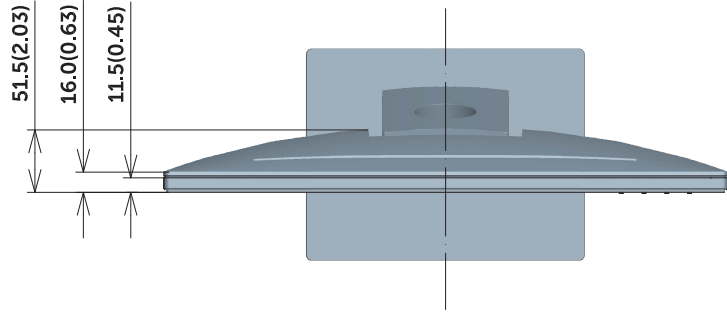

# SE1918HV Outline Dimension

Unit : mm(inch)  
 Dimension : Nominal  
 Drawing : Not to scale

# SE2018HV/SE2018HR Outline Dimension

Unit : mm(inch)  
Dimension : Nominal  
Drawing : Not to scale

# SE2218HV Outline Dimension

Unit : mm(inch)  
 Dimension : Nominal  
 Drawing : Not to scale