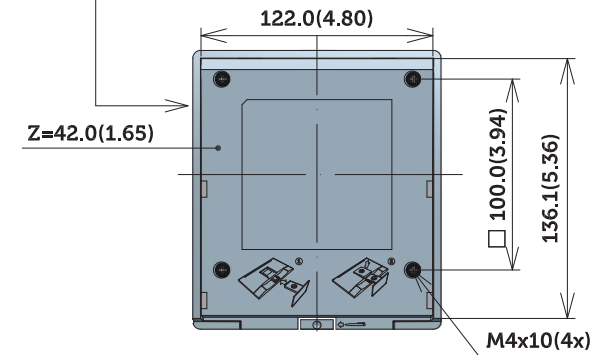

# SE1918HV Outline Dimension

Unit : mm(inch)  
 Dimension : Nominal  
 Drawing : Not to scale

# SE2018HV/SE2018HR Outline Dimension

Unit : mm(inch)  
Dimension : Nominal  
Drawing : Not to scale

# SE2218HV Outline Dimension

Unit : mm(inch)  
 Dimension : Nominal  
 Drawing : Not to scale