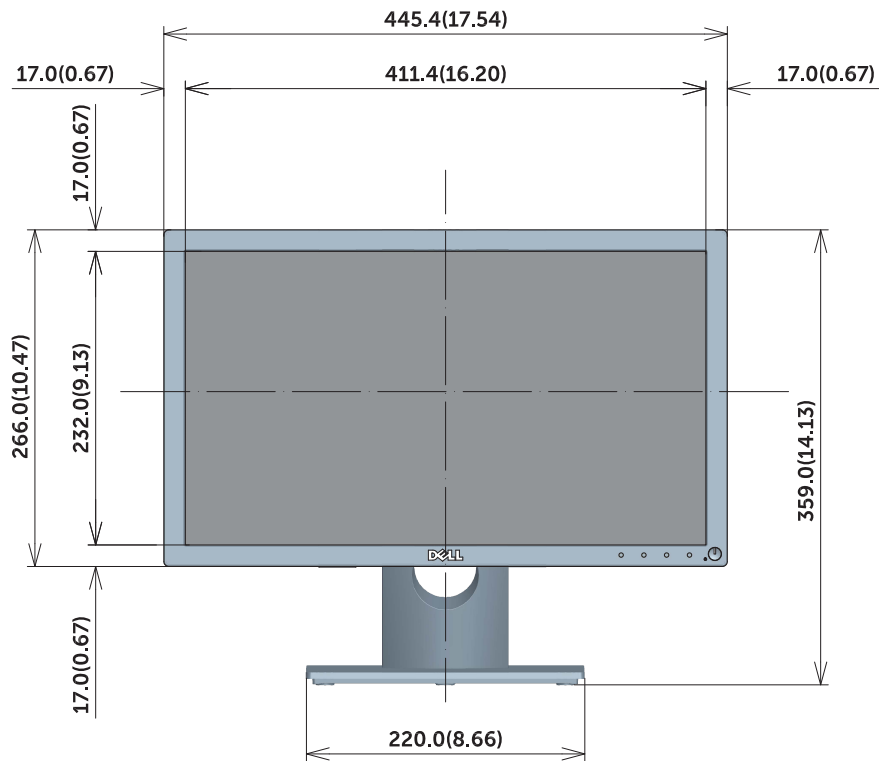

# SE1918HV Outline Dimension

Unit : mm(inch)  
 Dimension : Nominal  
 Drawing : Not to scale

# SE2018HV/SE2018HR Outline Dimension

Unit : mm(inch)  
Dimension : Nominal  
Drawing : Not to scale

# SE2218HV Outline Dimension

Unit : mm(inch)  
 Dimension : Nominal  
 Drawing : Not to scale